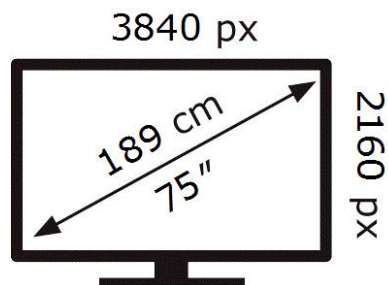

# ENERGY

SAMSUNG

GU75TU8079U

**160** kWh/1000h

ABCDEF **G**

**208** kWh/1000h

2019/2013